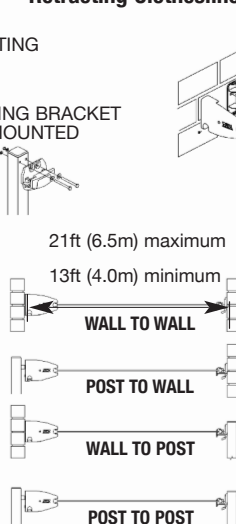

Clothesline Installation Guide

How to install your clothesline

Folding Head Hoists

Folding Frame Clotheslines

**Masonry anchors are NOT supplied. Consult a Hardware Specialist for fasteners to suit your particular application.

POST MOUNT ILLUSTRATED

Retracting Clotheslines

WALL MOUNT ILLUSTRATED

No additional accessories required**

1 X MOUNTING BAR
1 X POST REQUIRED
Fasteners NOT included**

1 X POST REQUIRED
Fasteners NOT included**

1 X MOUNTING BAR
2 X POSTS REQUIRED
Fasteners NOT included**

POST INSTALLATION DETAILS

Optional Ground Socket Available

**Masonry anchors are NOT supplied. Consult a Hardware Specialist for fasteners to suit your particular application.