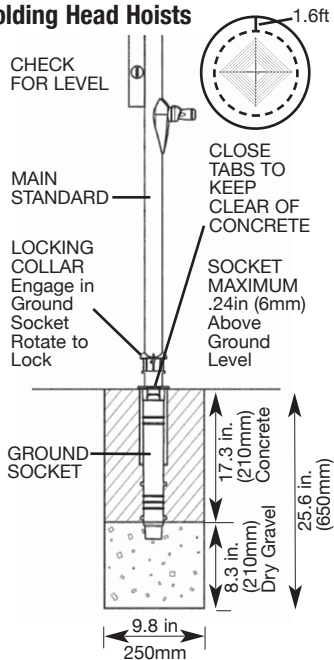

Clothesline Installation Guide

How to install your clothesline

Folding Head Hoists

Folding Frame Clotheslines

**Masonry anchors are NOT supplied. Consult a Hardware Specialist for fasteners to suit your particular application.

POST MOUNT ILLUSTRATED

Retracting Clotheslines

WALL MOUNT ILLUSTRATED

No additional accessories required**

1 X MOUNTING BAR
1 X POST REQUIRED
Fasteners NOT included**

1 X POST REQUIRED
Fasteners NOT included**