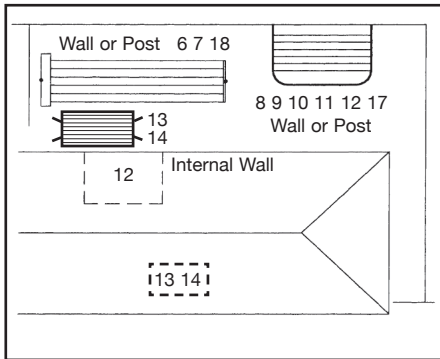

Town House/Condo/Apartment