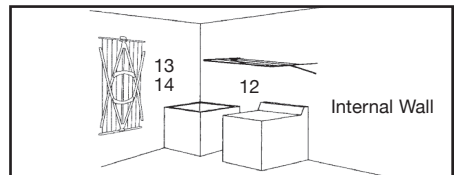

Laundry/Bathroom

Selection Chart

Key	Model	Dimensions	Space Required
1	Rotary 8	13.1ft (4.0m) head diameter	16.4ft (5.0m) diameter
2	Rotary 7	11.8ft (3.6m) head diameter	14.8ft (4.5m) diameter
3	Rotary 6	9.5ft (2.9m) head diameter	13ft (4.0m) diameter
4	Heritage Hoist 5	16.4ft (5.0m) head diameter	19.7ft (6.0m) diameter
5	Heritage Hoist 6	19.7ft (6.0m) head diameter	25.6ft (7.8m) diameter
6	Extenda 6	33.8in (.86m) x 5.1in (.13m) x 9in (.23m)	22.9ft (7.0m) x 6.2ft (1.9m)
7	Extenda 4	24in (.61m) x 5.1in (.13m) x 9in (.23m)	22.9ft (7.0m) x 5.6ft (1.7m)
8	Supa Fold Duo (Adv.)	7.2ft (2.2m) x 4.0ft (1.2m)	7.5ft (2.3m) x 7.2ft (2.0m)
9	Supa Fold Mono	7.2ft (2.2m) x 4.0ft (1.2m)	7.5ft (2.3m) x 7.2ft (2.0m)
10	Supa Fold Long Line	11ft (3.3m) x 2.0ft (0.6m)	11.1ft (3.4m) x 3.9ft (1.2m)
11	Supa Fold Compact	7.2ft (2.2m) x 2.0ft (0.6m)	7.5ft (2.3m) x 3.9ft (1.2m)
12	Supa Fold Mini	4.0ft (1.2m) x 2.0ft (0.6m)	4.3ft (1.3m) x 3.9ft (1.2m)
13	Portable 170	7.9ft (2.4m) x 2.6ft (0.8m)	8.2ft (2.5m) x 3.3 ft (1.0m)
14	Portable 120	6.9ft (2.1m) x 2.3ft (0.7m)	7.2ft (2.2m) x 2.9 ft (0.9m)
15	Rotary 37	10.6ft (3.2m) head diameter	13.8ft (4.2m) diameter
16	Rotary 47	11.9ft (3.6m) head diameter	15.2ft (4.6m) diameter
17	Single Folding Frame	4.9ft (1.5m) x 7.5ft (2.3m)	7.9ft (2.4m) x 8.2ft (2.5)
18	Everyday 5	29.5in (75cm) x 4.3in(11cm) x 6.3in(16cm)	21.3ft (6.5m) x 6.6ft (2m)