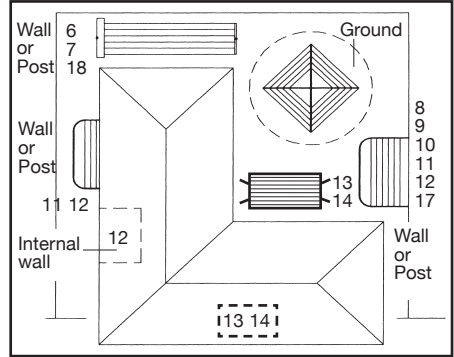

Compact Style