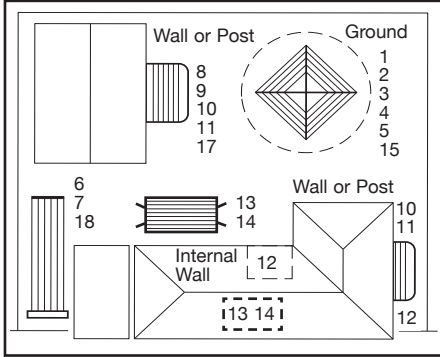

Clothesline Selection

How to select your clothesline

Large Suburban Block

Compact Style

Town House/Condo/Apartment

Balcony

Laundry/Bathroom

Selection Chart

Key	Model	Dimensions	Space Required
1	Rotary 8	13.1ft (4.0m) head diameter	16.4ft (5.0m) diameter
2	Rotary 7	11.8ft (3.6m) head diameter	14.8ft (4.5m) diameter
3	Rotary 6	9.5ft (2.9m) head diameter	13ft (4.0m) diameter
4	Heritage Hoist 5	16.4ft (5.0m) head diameter	19.7ft (6.0m) diameter
5	Heritage Hoist 6	19.7ft (6.0m) head diameter	25.6ft (7.8m) diameter
6	Extenda 6	33.8in (.86m) x 5.1in (.13m) x 9in (.23m)	22.9ft (7.0m) x 6.2ft (1.9m)
7	Extenda 4	24in (.61m) x 5.1in (.13m) x 9in (.23m)	22.9ft (7.0m) x 5.6ft (1.7m)
8	Supa Fold Duo (Adv.)	7.2ft (2.2m) x 4.0ft (1.2m)	7.5ft (2.3m) x 7.2ft (2.0m)
9	Supa Fold Mono	7.2ft (2.2m) x 4.0ft (1.2m)	7.5ft (2.3m) x 7.2ft (2.0m)
10	Supa Fold Long Line	11ft (3.3m) x 2.0ft (0.6m)	11.1ft (3.4m) x 3.9ft (1.2m)
11	Supa Fold Compact	7.2ft (2.2m) x 2.0ft (0.6m)	7.5ft (2.3m) x 3.9ft (1.2m)
12	Supa Fold Mini	4.0ft (1.2m) x 2.0ft (0.6m)	4.3ft (1.3m) x 3.9ft (1.2m)
13	Portable 170	7.9ft (2.4m) x 2.6ft (0.8m)	8.2ft (2.5m) x 3.3 ft (1.0m)
14	Portable 120	6.9ft (2.1m) x 2.3ft (0.7m)	7.2ft (2.2m) x 2.9 ft (0.9m)
15	Rotary 37	10.6ft (3.2m) head diameter	13.8ft (4.2m) diameter
16	Rotary 47	11.9ft (3.6m) head diameter	15.2ft (4.6m) diameter
17	Single Folding Frame	4.9ft (1.5m) x 7.5ft (2.3m)	7.9ft (2.4m) x 8.2ft (2.5)
18	Everyday 5	29.5in (75cm) x 4.3in(11cm) x 6.3in(16cm)	21.3ft (6.5m) x 6.6ft (2m)