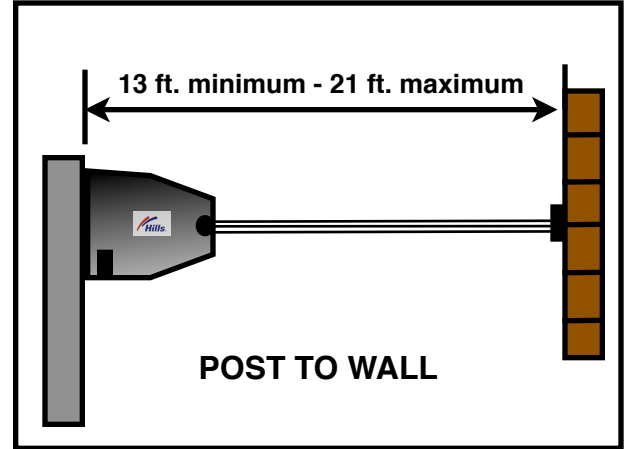

# Hills Extendaline Quatro 4 and Sietro 6 Retractable Clothesline Installation Options

Qty.	Item	Item #
1	Quatro 4 or Sietro 6	FD51000 FD51014

*Required for mounting Extendaline Quatro 4 or Sietro 6 to wood-framed structure	Q4 Mount Plate S6 Mount Plate	FD51042 FD51040
--	----------------------------------	--------------------