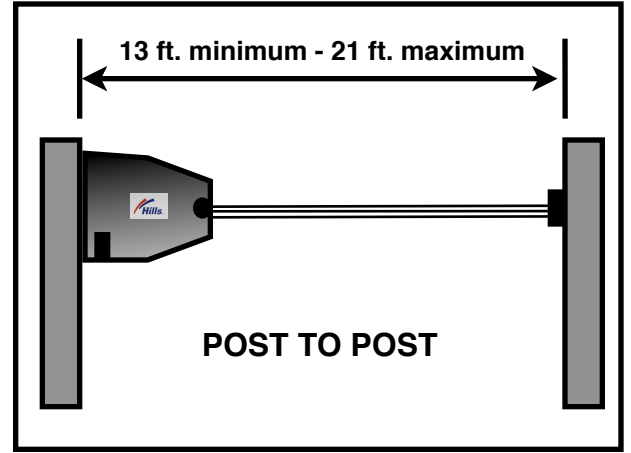

Qty.	Item	Item #
1	Quatro 4 or Sietro 6	FD51000 FD51014
2	Two-Piece Post Kit	FD51006
1	Q4 Mount Bar or Q6 Mount Bar	FD51008 FD51016

2 - Retracting Line Socket Kits - FD51012 (Optional)