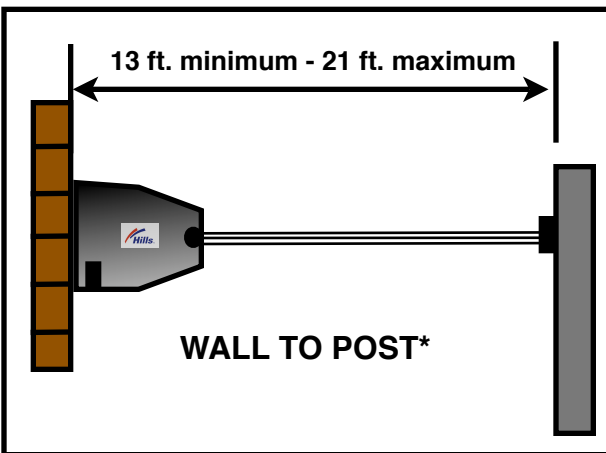

# Hills Extendaline Quatro 4 and Sietro 6 Retractable Clothesline Installation Options

Qty.	Item	Item #
1	Quatro 4 or Sietro 6	FD51000 FD51014

*Required for mounting Extendaline Quatro 4 or Sietro 6 to wood-framed structure	Q4 Mount Plate S6 Mount Plate	FD51042 FD51040
--	----------------------------------	--------------------

Qty.	Item	Item #
1	Quatro 4 or Sietro 6	FD51000 FD51014
1	Two-Piece Post Kit	FD51006
1	Q4 Mount Bar or Q6 Mount Bar	FD51008 FD51016

1- Retracting Line Socket Kit - FD51012 (Optional)

Qty.	Item	Item #
1	Quatro 4 or Sietro 6	FD51000 FD51014
1	Two-Piece Post Kit	FD51006