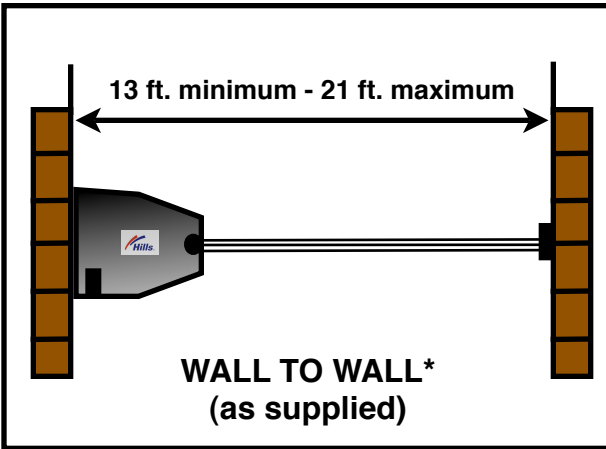

# Hills Extendaline Quatro 4 and Sietro 6 Retractable Clothesline Installation Options

Qty.	Item	Item #
1	Quatro 4 or Sietro 6	FD51000 FD51014

*Required for mounting Extendaline Quatro 4 or Sietro 6 to wood-framed structure	Q4 Mount Plate S6 Mount Plate	FD51042 FD51040
--	----------------------------------	--------------------