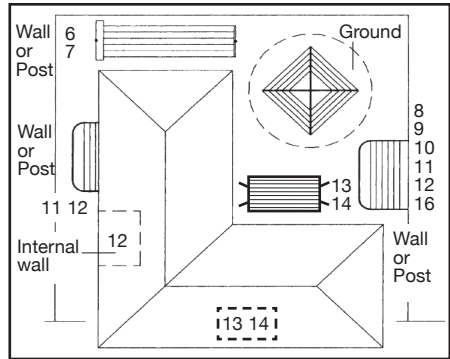

Compact Style