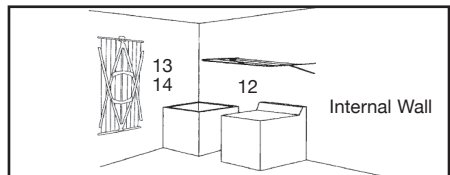

Laundry/Bathroom

Selection Chart

Key	Model	Dimensions	Space Required
1	Rotary 8	13.1ft (4.0m) head diameter	16.4ft (5.0m) diameter
2	Rotary 7	11.8ft (3.6m) head diameter	14.8ft (4.5m) diameter
3	Rotary 6	9.5ft (2.9m) head diameter	13ft (4.0m) diameter
4	Heritage Hoist 5	16.4ft (5.0m) head diameter	19.7ft (6.0m) diameter
5	Heritage Hoist 6	19.7ft (6.0m) head diameter	25.6ft (7.8m) diameter
6	Extenda 6		22.9ft (7.0m) x 6.2ft (1.9m)
7	Extenda 4		22.9ft (7.0m) x 5.6ft (1.7m)
8	Supa Fold Duo	7.2ft (2.2m) x 4.9ft (1.5m)	7.5ft (2.3m) x 7.2ft (2.0m)
9	Supa Fold Mono	7.2ft (2.2m) x 4.9ft (1.5m)	7.5ft (2.3m) x 7.2ft (2.0m)
10	Supa Fold Long Line	11ft (3.3m) x 2.5ft (0.8m)	11.1ft (3.4m) x 3.9ft (1.2m)
11	Supa Fold Compact	6.6ft (2.0m) x 2.5ft (0.8m)	7.5ft (2.3m) x 3.9ft (1.2m)
12	Supa Fold Mini Line	3.9ft (1.2m) x 2.5ft (0.8m)	4.3ft (1.3m) x 3.9ft (1.2m)
13	Portable 170	7.9ft (2.4m) x 2.6ft (0.8m)	8.2ft (2.5m) x 3.3ft (1.0m)
14	Portable 120	6.9ft (2.1m) x 2.3ft (0.7m)	7.2ft (2.2m) x 2.9ft (0.9m)
15	Rotary 42	11.8ft (3.6m) head diameter	15.1ft (4.6m) diameter
16	Single Folding Frame	4.9ft (1.5m) x 8.2ft (2.5m)	7.9ft (2.4m) x 8.2ft (2.5)