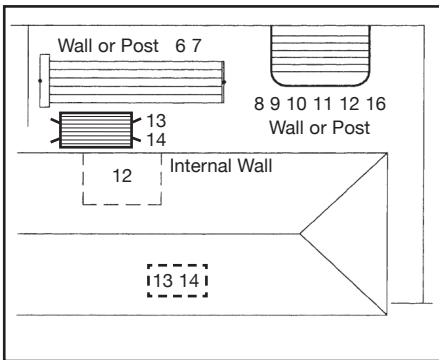

Town House/Condo/Apartment