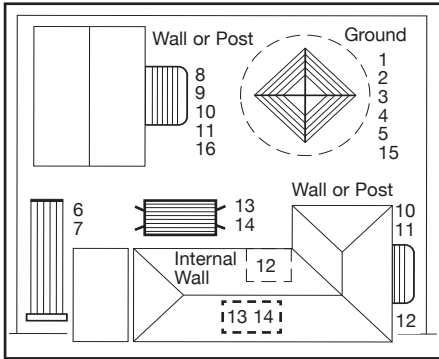

## How to select your clothesline

**Large Suburban Block**

**Compact Style**

**Town House/Condo/Apartment**

**Balcony**

**Laundry/Bathroom**

## Selection Chart

Key	Model	Dimensions	Space Required
1	Rotary 8	13.1ft (4.0m) head diameter	16.4ft (5.0m) diameter
2	Rotary 7	11.8ft (3.6m) head diameter	14.8ft (4.5m) diameter
3	Rotary 6	9.5ft (2.9m) head diameter	13ft (4.0m) diameter
4	Heritage Hoist 5	16.4ft (5.0m) head diameter	19.7ft (6.0m) diameter
5	Heritage Hoist 6	19.7ft (6.0m) head diameter	25.6ft (7.8m) diameter
6	Extenda 6		22.9ft (7.0m) x 6.2ft (1.9m)
7	Extenda 4		22.9ft (7.0m) x 5.6ft (1.7m)
8	Supa Fold Duo	7.2ft (2.2m) x 4.9ft (1.5m)	7.5ft (2.3m) x 7.2ft (2.0m)
9	Supa Fold Mono	7.2ft (2.2m) x 4.9ft (1.5m)	7.5ft (2.3m) x 7.2ft (2.0m)
10	Supa Fold Long Line	11ft (3.3m) x 2.5ft (0.8m)	11.1ft (3.4m) x 3.9ft (1.2m)
11	Supa Fold Compact	6.6ft (2.0m) x 2.5ft (0.8m)	7.5ft (2.3m) x 3.9ft (1.2m)
12	Supa Fold Mini Line	3.9ft (1.2m) x 2.5ft (0.8m)	4.3ft (1.3m) x 3.9ft (1.2m)
13	Portable 170	7.9ft (2.4m) x 2.6ft (0.8m)	8.2ft (2.5m) x 3.3ft (1.0m)
14	Portable 120	6.9ft (2.1m) x 2.3ft (0.7m)	7.2ft (2.2m) x 2.9ft (0.9m)
15	Rotary 42	11.8ft (3.6m) head diameter	15.1ft (4.6m) diameter
16	Single Folding Frame	4.9ft (1.5m) x 8.2ft (2.5m)	7.9ft (2.4m) x 8.2ft (2.5)