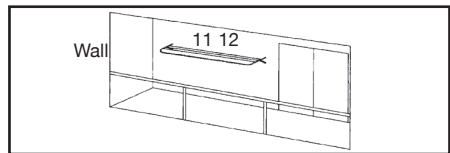

## How to select your clothesline

**Large Suburban Block**

**Compact Style**

**Town House/Condo/Apartment**

**Balcony**

**Laundry/Bathroom**

## Selection Chart

Key	Model	Dimensions	Space Required
1	Rotary 8	13.1ft (4.0m) head diameter	16.4ft (5.0m) diameter
2	Rotary 7	11.8ft (3.6m) head diameter	14.8ft (4.5m) diameter
3	Rotary 6	9.5ft (2.9m) head diameter	13ft (4.0m) diameter
4	Heritage Hoist 5	16.4ft (5.0m) head diameter	19.7ft (6.0m) diameter
5	Heritage Hoist 6	19.7ft (6.0m) head diameter	25.6ft (7.8m) diameter
6	Extenda 6		22.9ft (7.0m) x 6.2ft (1.9m)
7	Extenda 4		22.9ft (7.0m) x 5.6ft (1.7m)
8	Supa Fold Duo	7.2ft (2.2m) x 4.9ft (1.5m)	7.5ft (2.3m) x 7.2ft (2.0m)
9	Supa Fold Mono	7.2ft (2.2m) x 4.9ft (1.5m)	7.5ft (2.3m) x 7.2ft (2.0m)
10	Supa Fold Long Line	11ft (3.3m) x 2.5ft (0.8m)	11.1ft (3.4m) x 3.9ft (1.2m)
11	Supa Fold Compact	6.6ft (2.0m) x 2.5ft (0.8m)	7.5ft (2.3m) x 3.9ft (1.2m)
12	Supa Fold Mini Line	3.9ft (1.2m) x 2.5ft (0.8m)	4.3ft (1.3m) x 3.9ft (1.2m)
13	Portable 170	7.9ft (2.4m) x 2.6ft (0.8m)	8.2ft (2.5m) x 3.3ft (1.0m)
14	Portable 120	6.9ft (2.1m) x 2.3ft (0.7m)	7.2ft (2.2m) x 2.9ft (0.9m)
15	Rotary 42	11.8ft (3.6m) head diameter	15.1ft (4.6m) diameter
16	Single Folding Frame	4.9ft (1.5m) x 8.2ft (2.5m)	7.9ft (2.4m) x 8.2ft (2.5)