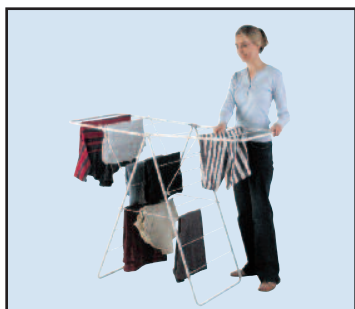

A-Frame Clothes Aired $51.40

- Suits a wide range of garments. Wire shelves drop down to accommodate long items of clothing
- Durable white painted finish
- Folds away for easy storage
- 51.1in (140cm) high x 51.2in (130cm) long x 23.6in (60cm) wide - open
- 44.1in (112cm) high x 23.6in (60cm) long x 3.1in (8cm) wide - closed
- Total line space 69ft (21m)

Product #	Product Name	Color	EAN Code	Weight
BE4000	A-Frame Clothes Aired	Silver	9311313208382	9 lb (4.1kg)