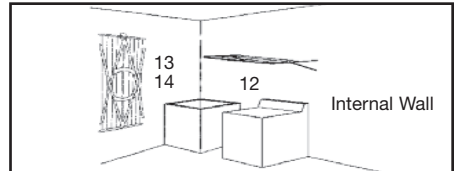

## How to select your clothesline

**Large Suburban Block**

**Compact Style**

**Town House/Condo/Apartment**

**Balcony**

**Laundry/Bathroom**

Key	Model	Dimensions	Space Required
1	Rotary 8	13.1ft (4.0m) head diameter	16.4ft (5.0m) diameter
2	Rotary 7	11.8ft (3.6m) head diameter	14.8ft (4.5m) diameter
3	Rotary 6	9.8ft (3m) head diameter	13.1ft (4.0m) diameter
4	Heritage Hoist 5	16.4ft (5.0m) head diameter	19.7ft (6.0m) diameter
5	Heritage Hoist 6	19.7ft (6.0m) head diameter	25.6ft (7.8m) diameter
6	Extenda 6	33.8in (.86m) x 5.1in (.13m) x 9in (.23m)	13ft (4m) min - 21ft (6.5m) max
7	Extenda 4	24in (.61m) x 5.1in (.13m) x 9in (.23m)	13ft (4m) min - 21ft (6.5m) max
8	Supa Fold Duo (Adv.)	7.2ft (2.2m) x 3.9ft (1.2m)	7.2ft (2m) x 7.9ft (2.4m)
9	Supa Fold Mono	7.2ft (2.2m) x 3.9ft (1.2m)	7.2ft (2m) x 7.9ft (2.4m)
10	Supa Fold 190	11ft (3.3m) x 2.6ft (0.8m)	11.1ft (3.4m) x 3.9ft (1.2m)
11	Supa Fold 120	7.2ft (2.2m) x 2.6ft (0.8m)	7.5ft (2.3m) x 3.9ft (1.2m)
12	Supa Fold Mini	4.0ft (1.2m) x 2.6ft (0.8m)	4.6ft (1.4m) x 2.6ft (1.4m)
13	Portable 170	7.9ft (2.4m) x 2.6ft (0.8m)	8.2ft (2.5m) x 3.3 ft (1.0m)
14	Portable 120	6.9ft (2.1m) x 2.3ft (0.7m)	7.2ft (2.2m) x 2.9 ft (0.9m)
15	Everyday Villa 37	10.6ft (3.2m) head diameter	13.8ft (4.2m) diameter
16	Everyday Villa 47	11.9ft (3.6m) head diameter	15.2ft (4.6m) diameter
17	Single Folding Frame	5ft (1.6m) x 7.5ft (2.3m)	7.9ft (2.4m) x 8.2ft (2.5m)
18	Everyday Retracting 5	30.7in (0.78m) x 6.3in (0.16m)	6.6ft (2m) min- 21ft (6.5) max