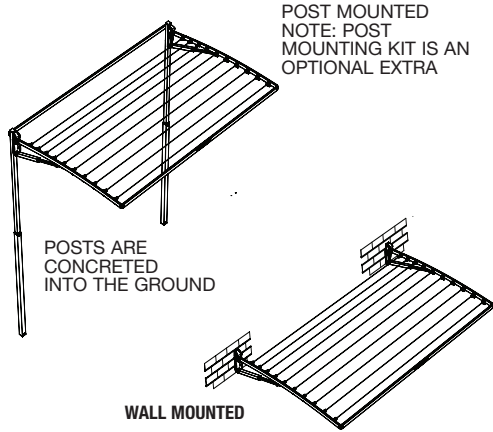

Folding Frame Clotheslines

**Masonry anchors are supplied. Consult a Hardware Specialist if you need fasteners to suit your particular application.