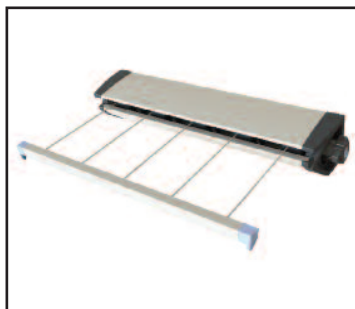

Hills Everyday 5 Retracting Line $92.50

- 5 lines extend easily and retract out of sight
- Assembled and simple to install
- 105 feet (32m) of clothesline for a medium-size family's wash
- Max line extension 21.3ft (6.5m), min 6.6ft (2m)
- Optional post kit for ground mounting
- Handles all sheet sizes and quilts
- 10 year peace-of-mind guarantee

Product #	Product Name	Unit Color	EAN Code	Weight	Price
FD52007	Everyday 5	Autumn Stone	9311313223552	11 lb (5kg)	$92.50
FD51006	Post Kit	Autumn Stone	9311313236408	19 lb (8.5kg)	$88.00
FD52008	Mount Bar	Autumn Stone	9311313223668	2.2 lb (1kg)	$20.00