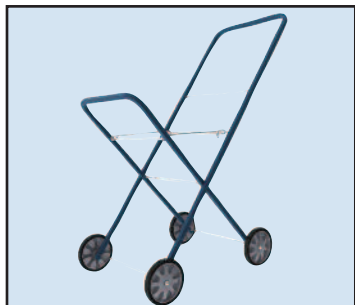

Panache Laundry Trolley $53.00

- Premium quality, lightweight, foldaway laundry trolley
- High handle design saves bending down to basket
- Safety catch stops trolley from collapsing
- Sturdy, large, UV-safe wheels
- Accepts most square and round laundry baskets. Measurements when open: H 3ft (91cm) x W 1.4ft (44cm) x D 2.2ft (68cm); Weight - 8.1lbs (3.7kg)
- Color: Ocean Breeze (Blue)
- 3-year guarantee against defects

Product #	Product Name	Color	EAN Code	Weight
FE209501	Panache Laundry Trolley	Grey	9311313209501	8 lb (3.7 kg)