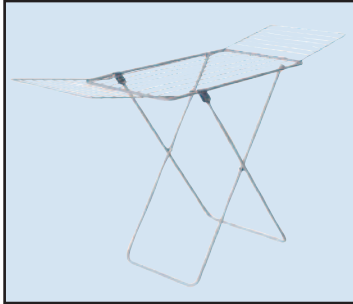

PORTABLE RANGE

Indoor Clotheslines

Simplicity Plus

$53.00

- Premium quality robust design in Sterling Pearl
- Ideal for large loads, 49.2ft (15m) of drying space
- Expanding wings for extra drying capacity
- Wings fold in for flat drying space
- Folds flat for convenient storage
- Open: 40in (101cm) high x 72.8in (185cm) wide x 22in (56cm) deep
- Weight: 8.8lbs (4kg)
- 3 year guarantee

Product #	Product Name	Color	EAN Code	Weight
FE209433	Simplicity Plus Expanding Drying Rack	Silver	9311313209440	11 lb (4.8kg)