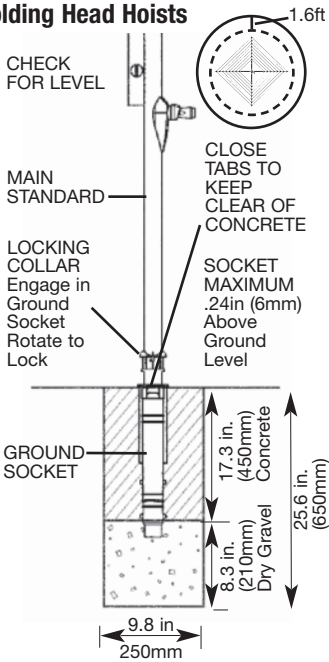

How to install your clothesline

Folding Head Hoists