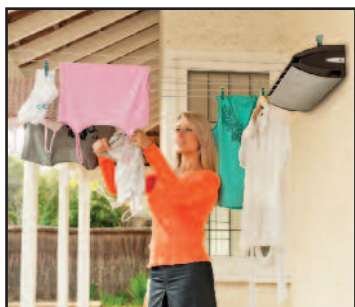

PREMIUM RANGE Retracting Clotheslines

Extenda 6 $130.95

- 6 lines extend easily and retract out of sight
- Takes all sheet sizes
- Rust resistant powder-coated steel cabinet
- Individual line tensioning with individual spools
- No line tangling and even line tension
- Two tension setting for fine control
- Ready for wall to wall installation*
- Cabinet measures 33.8in (86cm) W x 5.1in (13cm) H x 9in (23cm) D
- Wide 5.7in (15cm) line spacing for easy pegging and improved drying
- 128ft (39m) of line space for full size family wash
- Max. line extension 21ft (6.5m) minimum 13ft (4m)
  * wall anchors not included

Product #	Product Name	Cabinet Color	Line Color	EAN Code	Weight
FD51036	Extenda 6	Granite Pearl	Grey	9311313222340	15 lb (6.3kg)