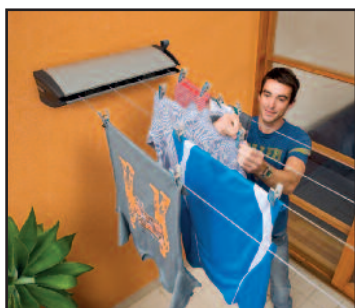

Extenda 4 Out of Stock

- 4 lines extend easily and retract out of sight
- Rust resistant powder-coated steel cabinet
- Individual line tensioning with individual spools
- No line tangling and even line tension
- Two tension settings for fine control
- Ready for wall to wall installation*
- Cabinet measures 24in (61cm) W x 5.1in (13cm) H x 9in (23cm) D
- Wide 5.7in (15cm) line spacing for easy pegging and improved drying
- 85ft (26m) of line space for medium size family wash
- Max. line extension 21ft (6.5m) minimum 13ft (4m)
  * wall anchors not included

Product #	Product Name	Cabinet Color	Line Color	EAN Code	Weight
FD51038	Extenda 4	Granite Pearl	Grey	9311313222357	10 lb (4.6kg)

Installation options

Wall to Wall
YOU WILL NEED

- 1 Extenda 4 or 6

Post to Post
YOU WILL NEED

- 1 Extenda 4 or 6
- 2 x Post Kit
- 1 x Mount Bar

Post to Wall
YOU WILL NEED

- 1 Extenda 4 or 6
- 1 x Post Kit
- 1 x Mount Bar

Wall to Post
YOU WILL NEED

- 1 Extenda 4 or 6
- 1 x Post Kit

Accessories for installation

Prod. #	Model	Price
FD51016	Mount Bar - Extenda 6	$20.00
FD51008	Mount Bar - Extenda 4	$18.00
FD51042	Extenda 4 Mount Plate	$25.60
FD51040	Extenda 6 Mount Plate	$30.50
FD51006	Two Piece Post Kit	$88.00
FD51012	Retracting line Socket (1)	$17.00