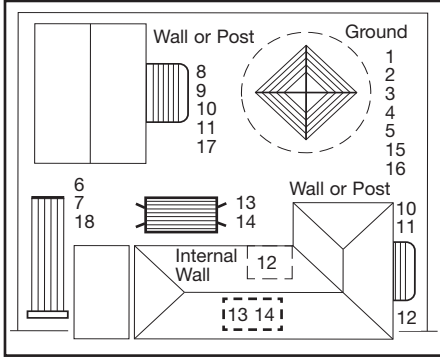

## How to select your clothesline

**Large Suburban Block**

**Compact Style**

**Town House/Condo/Apartment**

**Balcony**

**Laundry/Bathroom**

Key	Model	Dimensions	Space Required
1	Rotary 8	13.1ft (4.0m) head diameter	16.4ft (5.0m) diameter
2	Rotary 7	11.8ft (3.6m) head diameter	14.8ft (4.5m) diameter
3	Rotary 6	9.8ft (3m) head diameter	13.1ft (4.0m) diameter
4	Heritage Hoist 5	16.4ft (5.0m) head diameter	19.7ft (6.0m) diameter
5	Heritage Hoist 6	19.7ft (6.0m) head diameter	25.6ft (7.8m) diameter
6	Extenda 6	33.8in (.86m) x 5.1in (.13m) x 9in (.23m)	13ft (4m) min - 21ft (6.5m) max
7	Extenda 4	24in (.61m) x 5.1in (.13m) x 9in (.23m)	13ft (4m) min - 21ft (6.5m) max
8	Supa Fold Duo (Adv.)	7.2ft (2.2m) x 3.9ft (1.2m)	7.2ft (2m) x 7.9ft (2.4m)
9	Supa Fold Mono	7.2ft (2.2m) x 3.9ft (1.2m)	7.2ft (2m) x 7.9ft (2.4m)
10	Supa Fold 190	11ft (3.3m) x 2.6ft (0.8m)	11.1ft (3.4m) x 3.9ft (1.2m)
11	Supa Fold 120	7.2ft (2.2m) x 2.6ft (0.8m)	7.5ft (2.3m) x 3.9ft (1.2m)
12	Supa Fold Mini	4.0ft (1.2m) x 2.6ft (0.8m)	4.6ft (1.4m) x 2.6ft (1.4m)
13	Portable 170	7.9ft (2.4m) x 2.6ft (0.8m)	8.2ft (2.5m) x 3.3 ft (1.0m)
14	Portable 120	6.9ft (2.1m) x 2.3ft (0.7m)	7.2ft (2.2m) x 2.9 ft (0.9m)
15	Everyday Villa 37	10.6ft (3.2m) head diameter	13.8ft (4.2m) diameter
16	Everyday Villa 47	11.9ft (3.6m) head diameter	15.2ft (4.6m) diameter
17	Single Folding Frame	5ft (1.6m) x 7.5ft (2.3m)	7.9ft (2.4m) x 8.2ft (2.5m)
18	Everyday Retracting 5	30.7in (0.78m) x 6.3in (0.16m)	6.6ft (2m) min- 21ft (6.5) max