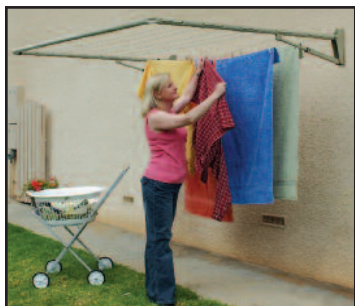

EVERYDAY RANGE

Hills Everyday Clotheslines

Everyday Clotheslines

Traditional Single Folding Frame

- 72ft (22m) of line space
- Single folding frame
- Frame size 5ft (1.6m) x 7.5ft (2.3m)
- Post kit available for ground mounting
- 7 year guarantee

$120.95

Product #	Product Name	Unit Color	Line Color	EAN Code	Weight
FD45350	Single Folding Frame	Salt Bush	Paperbark	9311313222418	20 lb (9kg)