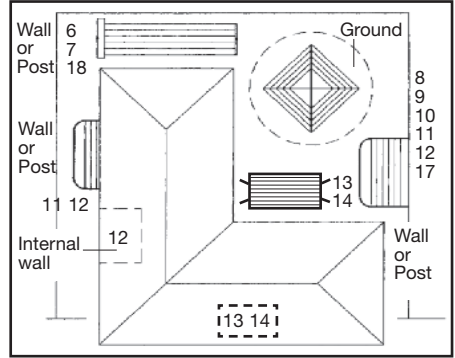

## How to select your clothesline

**Large Suburban Block**

**Compact Style**

**Town House/Condo/Apartment**

**Balcony**

**Laundry/Bathroom**

Key	Model	Dimensions	Space Required
1	Rotary 8	13.1ft (4.0m) head diameter	16.4ft (5.0m) diameter
2	Rotary 7	11.8ft (3.6m) head diameter	14.8ft (4.5m) diameter
3	Rotary 6	9.8ft (3m) head diameter	13.1ft (4.0m) diameter
4	Heritage Hoist 5	16.4ft (5.0m) head diameter	19.7ft (6.0m) diameter
5	Heritage Hoist 6	19.7ft (6.0m) head diameter	25.6ft (7.8m) diameter
6	Extenda 6	33.8in (.86m) x 5.1in (.13m) x 9in (.23m)	13ft (4m) min - 21ft (6.5m) max
7	Extenda 4	24in (.61m) x 5.1in (.13m) x 9in (.23m)	13ft (4m) min - 21ft (6.5m) max
8	Supa Fold Duo (Adv.)	7.2ft (2.2m) x 3.9ft (1.2m)	7.2ft (2m) x 7.9ft (2.4m)
9	Supa Fold Mono	7.2ft (2.2m) x 3.9ft (1.2m)	7.2ft (2m) x 7.9ft (2.4m)
10	Supa Fold 190	11ft (3.3m) x 2.6ft (0.8m)	11.1ft (3.4m) x 3.9ft (1.2m)
11	Supa Fold 120	7.2ft (2.2m) x 2.6ft (0.8m)	7.5ft (2.3m) x 3.9ft (1.2m)
12	Supa Fold Mini	4.0ft (1.2m) x 2.6ft (0.8m)	4.6ft (1.4m) x 2.6ft (1.4m)
13	Portable 170	7.9ft (2.4m) x 2.6ft (0.8m)	8.2ft (2.5m) x 3.3 ft (1.0m)
14	Portable 120	6.9ft (2.1m) x 2.3ft (0.7m)	7.2ft (2.2m) x 2.9 ft (0.9m)
15	Everyday Villa 37	10.6ft (3.2m) head diameter	13.8ft (4.2m) diameter
16	Everyday Villa 47	11.9ft (3.6m) head diameter	15.2ft (4.6m) diameter
17	Single Folding Frame	5ft (1.6m) x 7.5ft (2.3m)	7.9ft (2.4m) x 8.2ft (2.5m)
18	Everyday Retracting 5	30.7in (0.78m) x 6.3in (0.16m)	6.6ft (2m) min- 21ft (6.5) max