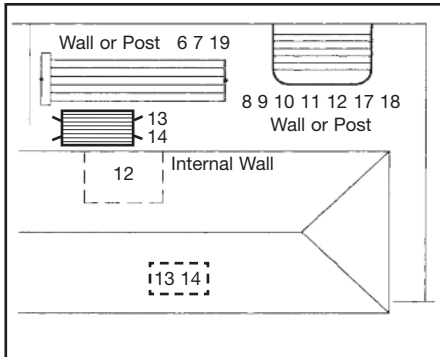

## How to select your clothesline

**Large Suburban Block**

**Compact Style**

**Town House/Condo/Apartment**

**Balcony**

**Laundry/Bathroom**

Key	Model	Dimensions	Space Required
1	Rotary 8	13.1ft (4.0m) head diameter	16.4ft (5.0m) diameter
2	Rotary 7	11.8ft (3.6m) head diameter	14.8ft (4.5m) diameter
3	Rotary 6	9.8ft (3m) head diameter	13.1ft (4.0m) diameter
4	Heritage Hoist 5	16.4ft (5.0m) head diameter	19.7ft (6.0m) diameter
5	Heritage Hoist 6	19.7ft (6.0m) head diameter	25.6ft (7.8m) diameter
6	Extenda 6	33.8in (.86m) x 5.1in (.13m) x 9in (.23m)	13ft (4m) min - 21ft (6.5m) max
7	Extenda 4	24in (.61m) x 5.1in (.13m) x 9in (.23m)	13ft (4m) min - 21ft (6.5m) max
8	Supa Fold Duo (Adv.)	7.2ft (2.2m) x 3.9ft (1.2m)	7.2ft (2m) x 7.9ft (2.4m)
9	Supa Fold Mono	7.2ft (2.2m) x 3.9ft (1.2m)	7.2ft (2m) x 7.9ft (2.4m)
10	Supa Fold 190	11ft (3.3m) x 2.6ft (0.8m)	11.1ft (3.4m) x 3.9ft (1.2m)
11	Supa Fold 120	7.2ft (2.2m) x 2.6ft (0.8m)	7.5ft (2.3m) x 3.9ft (1.2m)
12	Supa Fold Mini	4.0ft (1.2m) x 2.6ft (0.8m)	4.6ft (1.4m) x 2.6ft (1.4m)
13	Portable 170	7.9ft (2.4m) x 2.6ft (0.8m)	8.2ft (2.5m) x 3.3 ft (1.0m)
14	Portable 120	6.9ft (2.1m) x 2.3ft (0.7m)	7.2ft (2.2m) x 2.9 ft (0.9m)
15	Everyday Villa 37	10.6ft (3.2m) head diameter	13.8ft (4.2m) diameter
16	Everyday Villa 47	11.9ft (3.6m) head diameter	15.2ft (4.6m) diameter
17	Single Folding Frame	5ft (1.6m) x 7.5ft (2.3m)	7.9ft (2.4m) x 8.2ft (2.5m)
18	Everyday Retracting 5	30.7in (0.78m) x 6.3in (0.16m)	6.6ft (2m) min- 21ft (6.5) max