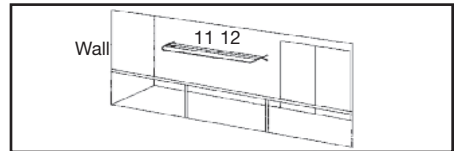

## How to select your clothesline

**Large Suburban Block**

**Compact Style**

**Town House/Condo/Apartment**

**Balcony**

**Laundry/Bathroom**

Key	Model	Dimensions	Space Required
1	Rotary 8	13.1ft (4.0m) head diameter	16.4ft (5.0m) diameter
2	Rotary 7	11.8ft (3.6m) head diameter	14.8ft (4.5m) diameter
3	Rotary 6	9.8ft (3m) head diameter	13.1ft (4.0m) diameter
4	Heritage Hoist 5	16.4ft (5.0m) head diameter	19.7ft (6.0m) diameter
5	Heritage Hoist 6	19.7ft (6.0m) head diameter	25.6ft (7.8m) diameter
6	Extenda 6	33.8in (.86m) x 5.1in (.13m) x 9in (.23m)	13ft (4m) min - 21ft (6.5m) max
7	Extenda 4	24in (.61m) x 5.1in (.13m) x 9in (.23m)	13ft (4m) min - 21ft (6.5m) max
8	Supa Fold Duo (Adv.)	7.2ft (2.2m) x 3.9ft (1.2m)	7.2ft (2m) x 7.9ft (2.4m)
9	Supa Fold Mono	7.2ft (2.2m) x 3.9ft (1.2m)	7.2ft (2m) x 7.9ft (2.4m)
10	Supa Fold 190	11ft (3.3m) x 2.6ft (0.8m)	11.1ft (3.4m) x 3.9ft (1.2m)
11	Supa Fold 120	7.2ft (2.2m) x 2.6ft (0.8m)	7.5ft (2.3m) x 3.9ft (1.2m)
12	Supa Fold Mini	4.0ft (1.2m) x 2.6ft (0.8m)	4.6ft (1.4m) x 2.6ft (1.4m)
13	Portable 170	7.9ft (2.4m) x 2.6ft (0.8m)	8.2ft (2.5m) x 3.3 ft (1.0m)
14	Portable 120	6.9ft (2.1m) x 2.3ft (0.7m)	7.2ft (2.2m) x 2.9 ft (0.9m)
15	Everyday Villa 37	10.6ft (3.2m) head diameter	13.8ft (4.2m) diameter
16	Everyday Villa 47	11.9ft (3.6m) head diameter	15.2ft (4.6m) diameter
17	Single Folding Frame	5ft (1.6m) x 7.5ft (2.3m)	7.9ft (2.4m) x 8.2ft (2.5m)
18	Everyday Retracting 5	30.7in (0.78m) x 6.3in (0.16m)	6.6ft (2m) min- 21ft (6.5) max